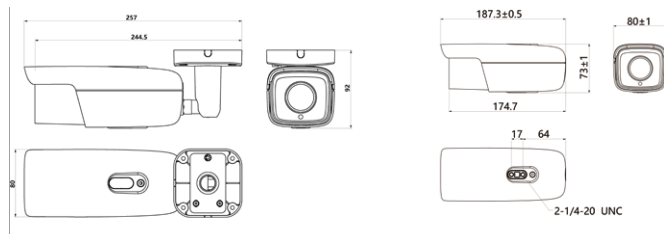

Dimensions

Units:mm

Specifications

	MS7008SL-MBU-AI-2812
Camera	
Image Sensor	1/2.8" progressive scan CMOS
Pixels	8.0 Megapixel
Min. Illumination	Color: 0.005lux@ (F1.6, AGC ON) B/W: 0.0005lux@ (F1.6, AGC ON); 0lux with IR
Shutter Speed	1 ~ 1/30,000s
Day / Night	Auto (ICR) / Color / B/W
Wide Dynamic Range	Ultra WDR, >=120db
S/N Ratio	>=58db
White Balance	Auto / Manual
Gain Control	Auto / Manual
Backlight Compensation	Off / WDR / BLC / HLC
Lens	
Mount Type	Φ14
Auto Iris	DC drive
Focal Length	-2812: 2.8-12mm @F1.6~F3.3 motorized varifocal lens
Focus Control	Manual / Semi-Automatic / Auto
Angle of View	Horizontal : 29.4°(T)~99.6°(W) Vertical : 16.5°(T)~53.1°(W)
Infrared	
IR Distance	50 ~ 70m
IR Intensity	Smart IR
Video	
Compression	Smart 265 / H.265 (Main Profile) / H.264 (BaseLine Profile / Main Profile / High Profile) / MJPEG
Image Resolution	Main stream: 3840 x 2160 Secondary stream: 720P Third stream: D1
Frame Rate	Main stream: 3840 x 2160@20fps Secondary stream: 720P@30fps Third stream: D1@30fps
Bitrate	32kbps ~ 16Mbps
Bitrate Control	NBR / CBR
Multi-stream	Supported
Caption	Date and time / Alarm / Customized
Privacy Masking	Up to 4 zones
Motion Detection	Up to 4 zones
ROI	Supported
Digital Noise Reduction	3D noise reduction
Digital Defog	Supported
Image Flip	Flip / Mirror / Rotation 90°, 180°, 270°
Audio	
Compression	G.711a / G.711u / ADPCM / G.722 / AAC-LC / G.722.1c / G.726
Bitrate	32kbps ~ 64kbps
Audio Function	Bi-directional audio / AEC / Mixed audio recording / Dumb / Mute
Network	
Network Protocols	TCP/IP, UDP, HTTP, HTTPS, DHCP, DNS/DDNS, RTP/RTCP, RTSP, PPPoE, FTP, IGMP, UPnP, 802.1x, NAT, QoS, SMTP, IPv4, IPv6 (optional)
Max. User Access	Max. 20 Users (includes 2 internal)
Application Programming	ONVIF (Profile S, Profile G), GB/T 28181-2016, API, CGI
Automatic Network Replenishment (ANR)	Supported
Alarm	
Alarm Triggers	Alarm input / Network disconnect / Disk full / Disk error
Basic Intelligent	Tampering / Defocus / Scene change / Object left / Object removal / Audio surge / Human & Vehicle Detection:
Deep Learning Intelligent	Motion detection / Guard line / Enter guard area / Exit guard area / People Gathering
Alarm Events	Alarm report / Recording / Text overlay / Snapshot / External output / Email notice / Acoustic alarm
Interfaces	
Ethernet	10/100M, RJ45 interface
Audio In / Out	1 x Line in / 1 x Line out
Control	1 x RS485
Alarm In / Out	2 x Input / 1 x Output
Memory Slot	Micro SD card slot, supports up to 256GB
Environmental	
Operating Temperature	-40°C ~ 70°C / -40°F ~ 158°F
Operating Humidity	10% ~ 95%, No condensation
Protection Level	IP67, IK10 (optional)
Electrical	
Power	12V DC ± 10% / PoE (IEEE802.3af)
Power Consumption	Max. 11W
Mechanical	
Weight	-FN: 1kg / 2.2lb (Gross Weight) -FNB: 1.2kg / 2.65lb (Gross Weight)
Dimensions	-FN: 181.5 x 80 x 73mm / 7.15" x 3.15" x 2.87" -FNB: 271.3 x 80 x 87.8mm / 10.68" x 3.15" x 3.46"
Mounting Bracket	-FN: Bracket not included -FNB: Bracket included