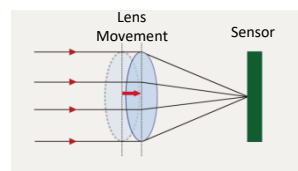

Auto Focus

MS-7S7-K can perform fast, reliable auto focus and can adapt to different indoor and outdoor scenes through its unique algorithm. As auto focus can be done by camera itself, no on-site focus adjustment is required.