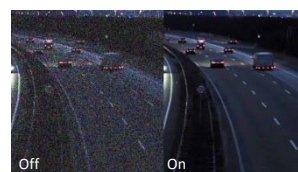

Crystal Engine Gen3

Under extremely low light environment, Crystal engine gen3 delivers low noise, high quality image without compromising on details. In addition, it also keeps image sharp on motion object.