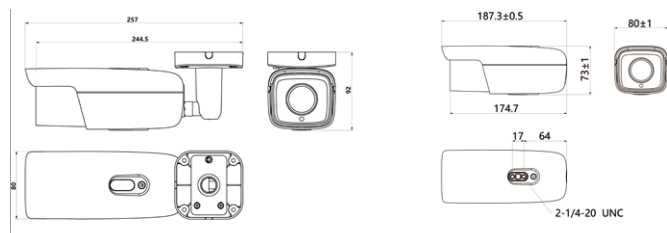

Dimensions

Units:mm

Specifications

Camera	MS72852-FN/FNB-SIR50-Z2812
Image Sensor	1/2.8" progressive scan CMOS
Pixels	8.0 Megapixel
Min. Illumination	Color: 0.005lux@ (F1.6, AGC ON) B/W: 0.0005lux@ (F1.6, AGC ON); 0lux with IR
Shutter Speed	1 ~ 1/30,000s
Day / Night	Auto (ICR) / Color / B/W
Wide Dynamic Range	Ultra WDR, >=120db
S/N Ratio	>=58db
White Balance	Auto / Manual
Gain Control	Auto / Manual
Backlight Compensation	Off / WDR / BLC / HLC
Lens	
Mount Type	Φ14
Auto Iris	DC drive
Focal Length	-Z2812: 2.8-12mm @F1.6~F3.3 motorized varifocal lens
Focus Control	Manual / Semi-Automatic / Auto
Angle of View	Horizontal : 29.4°(T)~99.6°(W) Vertical : 16.5°(T)~53.1°(W)
Infrared	
IR Distance	50 ~ 70m
IR Intensity	Smart IR
Video	
Compression	Smart 265 / H.265 (Main Profile) / H.264 (BaseLine Profile / Main Profile / High Profile) / MJPEG
Image Resolution	Main stream: 3840 x 2160 Secondary stream: 720P Third stream: D1
Frame Rate	Main stream: 3840 x 2160@20fps Secondary stream: 720P@30fps Third stream: D1@30fps
Bitrate	32kbps ~ 16Mbps
Bitrate Control	NBR / CBR
Multi-stream	Supported
Caption	Date and time / Alarm / Customized
Privacy Masking	Up to 4 zones
Motion Detection	Up to 4 zones
ROI	Supported
Digital Noise Reduction	3D noise reduction
Digital Defog	Supported
Image Flip	Flip / Mirror / Rotation 90°, 180°, 270°
Audio	
Compression	G.711a / G.711u / ADPCM / G.722 / AAC-LC / G.722.1c / G.726
Bitrate	32kbps ~ 64kbps
Audio Function	Bi-directional audio / AEC / Mixed audio recording / Dumb / Mute
Network	
Network Protocols	TCP/IP, UDP, HTTP, HTTPS, DHCP, DNS/DDNS, RTP/RTCP, RTSP, PPPoE, FTP, IGMP, UPnP, 802.1x, NAT, QoS, SMTP, IPv4, IPv6 (optional)
Max. User Access	Max. 20 Users (includes 2 internal)
Application Programming	ONVIF (Profile S, Profile G), GB/T 28181-2016, API, CGI
Automatic Network Replenishment (ANR)	Supported
Alarm	
Alarm Triggers	Alarm input / Network disconnect / Disk full / Disk error
Basic Intelligent	Tampering / Defocus / Scene change / Object left / Object removal / Audio surge / Human & Vehicle Detection:
Deep Learning Intelligent	Motion detection / Guard line / Enter guard area / Exit guard area / People Gathering
Alarm Events	Alarm report / Recording / Text overlay / Snapshot / External output / Email notice / Acoustic alarm
Interfaces	
Ethernet	10/100M, RJ45 interface
Audio In / Out	1 x Line in / 1 x Line out
Control	1 x RS485
Alarm In / Out	2 x Input / 1 x Output
Memory Slot	Micro SD card slot, supports up to 256GB
Environmental	
Operating Temperature	-40°C ~ 70°C / -40°F ~ 158°F
Operating Humidity	10% ~ 95%, No condensation
Protection Level	IP67, IK10 (optional)
Electrical	
Power	12V DC ± 10% / PoE (IEEE802.3af)
Power Consumption	Max. 11W
Mechanical	
Weight	-FN: 1kg / 2.2lb (Gross Weight) -FNB: 1.2kg / 2.65lb (Gross Weight)
Dimensions	-FN: 181.5 x 80 x 73mm / 7.15" x 3.15" x 2.87" -FNB: 271.3 x 80 x 87.8mm / 10.68" x 3.15" x 3.46"
Mounting Bracket	-FN: Bracket not included -FNB: Bracket included