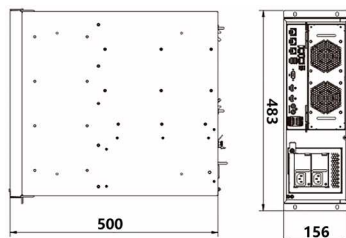

Dimensions

Units:mm

Specifications

	MS72881-16016B/4HI	MS72881-16032B/4HI	MS72881-16064B/4HI	MS72881-16128B/4HI
Video/Audio Input				
IP Camera Input	16 channel	32 channel	64 channel	128 channel
Resolution	8MP(4K), 6MP, 5MP, 4MP, 3MP, 1080p, UXGA, 960p, 720p, XGA, SVGA, D1, CIF, QCIF			
Compression	H.265 / H.264			
Protocols	Onvif, RTSP, MoviSight			
Bit rate	64kbps ~ 16384kbps			
Incoming Bandwidth	160Mbps	320Mbps	420Mbps	512Mbps
Live Viewing				
Local Display	2 x HDMI, 1 x VGA, simultaneously output different content			
Multi Screen Display Local monitor(Main / Secondary):	1/1, 4/4, 1+5/1+5, 1+7/1+7, 9/9, 16/16			
Multi Screen Display Client	up to 4 screen simultaneously:			
E-Map	1 ~ 64 Multiple Layouts			
Function	Live Viewing in E-Map (V Station)			
Recording				
Resolution	8MP(4K), 6MP, 5MP, 4MP, 3MP, 1080p, UXGA, 960p, 720p, XGA, SVGA, D1, CIF, QCIF			
Mode	Manual / Continuous / Schedule / Event (Pre / Post)			
Event Trigger	Supported			
Tag	Supported			
Reliability	Automatic Network Replenishment (ANR)			
Search & Playback				
Search Mode	Date and time (Calendar) / Event			
Resolution	8MP(4K), 6MP, 5MP, 4MP, 3MP, 1080p, UXGA, 960p, 720p, XGA, SVGA, D1, CIF, QCIF			
Playback(Local Monitor)	4 x 4K@30fps / 16 x 1080p@30fps			
Playback(Client)	up to 16 x 4K@30fps			
Synchronize Playback (Local Monitor)	4 x 4K@30fps / 16 x 1080p@30fps			
Synchronize Playback (Client)	up to 16 x 4K@30fps			
Function	Slow forward / Fast forward / Loop / Single frame / E-PTZ / Slice playback			
Storage				
Max. Internal HDDs	16x 3.5" HDD			
RAID	Max. 128TB (up to 8TB/each)			
External	RAID 0/1/5/6/10			
Function	IPSAN (iSCSI), up to 10 x IPSAN, Max. 100T (optional)			
	Disk group / Quota / Disk dormancy			
Audio				
Compression	G.711a / G.711u / ADPCM / G.722 / G.722.1c / AAC-LC / G.726			
Bit rate	32kbps ~ 64kbps			
Audio Function	Bi-directional audio / Dumb / Mute / Broadcasting			
Alarm				
Service Alarm Triggers	Alarm input / Video lost / Motion detection / Tampering / Guard line / Defocus / Scene change / Enter guard area / Exit guard area / Object left / Object removal / Gathering / Audio surge / Face matching			
System Alarm Triggers	Device disconnected / No disk / Disk error / IP Address conflict / Network disconnected / Low speed / Insufficient recording space / MAC address conflict / Insufficient Snapshot storage space			
Alarm Events	Snapshot / Recording / PTZ preset / Buzzer / Email / Link to Client / Alarm caption / Live view in first window / Link to TV Wall / Link to secondary screen / Full screen viewing			
AI				
Face Matching	Real-time / Post-event			
Search Mode	Date and time / Camera / Face image			
People Counting	Supported			
Recognitive Camera Channel	Up to 4			
Face Recognition Access	Up to 16	Up to 32		
Control Terminal Channel				
People Counting Sensor Channel	Up to 16	Up to 32		
LPR Camera Channel	Up to 4			
Face Picture Library	64 libraries			
LPR Library	Up to 50,000			
	Up to 12,000			
System				
Operating System	Embedded Linux			
User Management	Admin / User			
Log Management	User login / User operation / Alarm / Backup / Update			
Application Programming	V Station SDK			
Network				
Network Protocols	TCP/IP, UDP, HTTP, DHCP, DNS/DDNS, RTP/RTCP, RTSP, PPoE, FTP, SNMP, VSIP, UPNP, SMTP, IPv4, IPv6 (optional)			
Viewer Software	CMS (NVR Station) / Web / iOS app / Android app			
Max. User Access	16 Users			
Output Bandwidth	384Mbps			
Function	NAT / Multiple network access / Packet loss recovery / Auto network organizing			
Network Test	Supported			
Interfaces				
Ethernet	3 x Gigabit network port, RJ45 interface			
Video Out	2 x HDMI (up to 3840 x 2160@60Hz)			
Audio In / Out	1 x VGA (up to 1920 x 1080@60Hz)			
Alarm In / Out	1 x RCA Line in / 1 x RCA Line out			
Control	2 x Inputs / 2 x Outputs			
USB	1 x RS485, 1 x RS232			
	2 x USB2.0, 2 x USB3.0			
Environmental				
Operating Temperature	-10°C ~ 55°C / 14°F ~ 131°F			
Operating Humidity	10% ~ 85%			
Electrical				
Power	100 ~ 240V AC, 50 ~ 60Hz			
Power Consumption	Max. 150W (HDD not included)			
Mechanical				
Weight	20kg / 44lb (HDD not included)			
Dimensions	483 x 500 x 156mm / 19.02" x 19.69" x 6.14"			