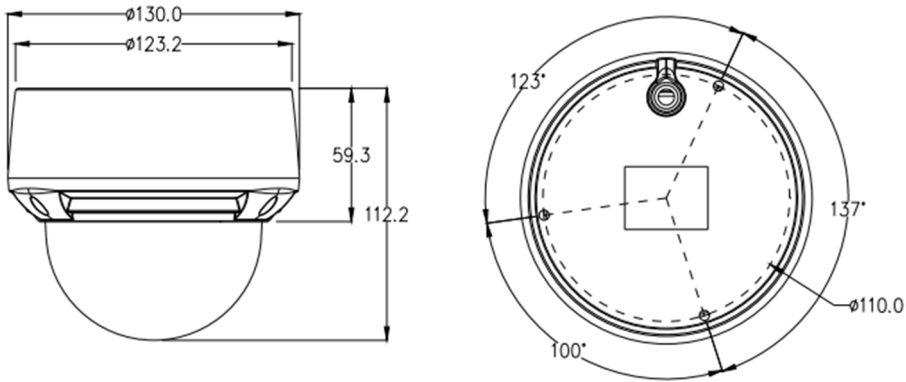

### Key Features

- 1/2.7" progressive scan CMOS
- Max. 4MP(2560×1440) @25fps resolution
- 2.7~13.5mm motorized lens
- DWDR, 3D DNR, ROI, HLC, BLC
- Support face, human and vehicle detection
- Smart events: intrusion, single line crossing, double line crossing, loitering, wrong way
- IR distance up to 40m
- Built-in SD card slot
- Supports 12VDC/PoE power supply
- IP66, IK10

## Specification

Camera	
Image Sensor	1/2.7" Progressive Scan CMOS
Max. Resolution	4MP (2560×1440)
Electronic Shutter	Auto/Manual, 1/5 ~ 1/20,000s
Min. illumination	Color: 0.03 Lux @ (F1.2, AGC ON) , BW: 0 Lux @ (IR LED ON)
Day & Night	IR cut filter
IR Distance	Up to 40 m (131.2 ft)
IR On/Off Control	Auto/Manual
Angle Adjustment	Pan: 0° ~ 355°, Tilt: 0° ~ 75°, Rotation: 0° ~ 355°
Lens	
Lens Type	Motorized lens
Iris Type	Fixed Iris
Focal Length	2.7 ~ 13.5 mm
Aperture	F1.6
Field of View	H: 95.8°~30°, V: 52.4°~16.9°
Video	
Streaming Capability	3 Streams
Stream/Frame Rate	Stream1: 2560×1440, 2304×1296, 1920×1080, 1280×720 @ 25fps Stream2: D1, VGA, 640×360, CIF, QVGA @ 25fps Stream3: VGA, CIF, QVGA @25fps
Bit Rate Control	CBR/VBR
Bit Rate	Stream1: 100kbps~6Mbps Stream2: 100kbps~6Mbps Stream3: 100kbps~3Mbps
Region of Interest	Off/On (8 Zone, Rectangle)
Image	
Image Adjustment	Brightness, Sharpness, Contrast, Saturation
Aisle Mode	Support
Mirror	Support
White Balance	Auto/Manual
Day/Night Setting	Auto, Day, Night, Time
Smart IR	Support
Noise Reduction	2D/3D DNR
Image Enhancement	HLC, BLC
Wide Dynamic Range	DWDR
S/N Ratio	55dB
Motion Detection	Support
Privacy Masking	Support

## Dimensions (mm)