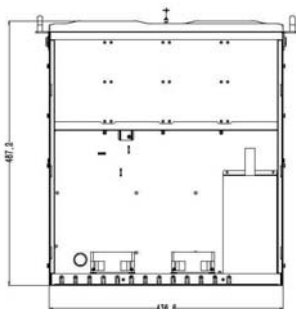

Dimensions

Video/Audio Input	
IP video input	80-ch
Two-way Audio Input	1-ch,3.5mm
Network	
Incoming Bandwidth	400Mbps
Outgoing Bandwidth	200Mbps
Remote Connection	32 Users, Up to 160ch Videos
Browser	IE8,IE9,IE10,IE11,Chrome30,Firefox24
Mobile Software	P2P&DDNS for IOS&Android MoviSight Viewer, Netural: Smartwatchman)
Internet Protocol	TCP/UDP/HTTP/MULTICAST/UPnP/DHCP/PPPoE/DDNS/NFS/FTP/NTP/HTTPS/RTSP/SMT P/HTTPS/SADP/SNMP
Email	Activated by Alarm
ANR	Y, Auto download video from camera SD card, Which was stored when disconnection (Only Support MoviSight ANR IP Camera)
Advanced	Remaining Bandwidth Display, Flow Monitor, Capture Package
Video/Audio Output	
HDMI Output	2-ch Resolution:3840×2160,2560×1600,1920×1080,1280×720,800×600,1024×768,1366×768,1440×900,1280×800
VGA Output	2-ch Resolution: 1920×1080,1280×720,800×600,1024×768,1366×768,1440×900,1280×800 Adjustable Output mode, Self-adaptive Resolution
Frame Rate	Mainstream 25fps(P)/30fps(N) Substream 25fps(P)/30fps(N)
I-Frame Record	Y, Only Record Key Frame to Lower Frame Rate
Recording Resolution	4K(3840*2160,3264*2448,3296*2472)/6MP(2752*2208,3008*2008,2408*2008)/5MP(2560*1920,2592*1944,2592*1920,2528*2128)/4MP(2560*1440,2592*1520)/3MP(2048*1536)/1080P/UXGA/720P/VGA/4CIF/DCIF/2CIF/CIF/QCIF
Audio Output	2-ch, 1-ch BNC(Linear Electrical Level, 600Ω), 1-ch 3.5mm
Synchronous Playback Decoding	4-ch 4K/6MP/5-ch 5MP/8-ch 4MP/9-ch 3MP/16-ch 1080P/720P/4CIF
Live View/Playback	4K(3840*2160,3264*2448,3296*2472)/6MP(2752*2208,3008*2008,2408*2008)/5MP(2560*1920,2592*1944,2592*1920,2528*2128)/4MP(2560*1440,2592*1520)/3MP(2048*1536)/1080P/UXGA/720P/VGA/4CIF/DCIF/2CIF/CIF/QCIF
Capability Display Split	4-ch 4K/6MP/5-ch 5MP/8-ch 4MP/9-ch 3MP/16-ch 1080P/32-ch 720P/64-ch 4CIF
E-Zoom	Y
Hard Disk	
SATA	16 SATA for 16 HDDs (Hot Swap)
eSATA	Y, Only for Backup
Capacity	Up to 6TB Capacity for Each HDD
NTFS Files System	Y
HDD Management	Group and Quota,Customized Recording Days
RAID	
RAID Mode	JBOD,RAID0,RAID1,RAID5,RAID10 (>0 °C, Each Raid Group Supports up to 100Mbps Input)
Hot Backup Disk	Overall and Raid Hot Backup Disk
RAID Management	One-key Configuration, and Support Manual and Auto Rebuild
Redundant Recording	Y, Support 200Mbps Input
External Interface	
Network Interface	2 RJ-45 100/1000Mbps Self-adaptive Ethernet Interfaces
Serial Interface	2 RS-485, Keyboard
USB Interface	1x USB3.0, 2x USB2.0
Alarm In/Out	16/4
Advance	
NAS	NFS Protocol, Support Manual Backup Only
Plug and Play	Y, Only f or MoviSight Cameras
Image Flip	Y, Only f or MoviSight Cameras
Hot Standby	N+1
Corridor Mode	Y, 16:9 to 9:16, Only for RightCom Cameras
Video Analytics(VCA)	Support 80-ch Camera VCA Function, including Tripwire/Perimeter/Facial Detection/People Counting/Missing&Foreign Object/Crowd/Loitering/Fast Moving/Parking/Off-position/Blurred Image/Audio Offline/Screaming Detection
Smart Search	Quickly Search Target Videos according to Channel No., Records Type, Records Time, File Type and VCA(Only for MoviSight Cameras)
Trigger Recording	Manual/Timing/Motion Detection/Port Alarm/VCA/Video Occlusion
Smart Recording	Set Different Recording Bite Rate for Different Time
Alarm Recording	Pre Alarm Default 10s (5/10/15/60s Optional), Post Alarm Default 10s (10/15/30/60/600s Optional).
One Key Control	Intercom, Recording
Records Format	Support MP4 in H.264 Format
Records Encryption	Y
Records Tag	Y
Onvif	Onvif(Profile S)
General	
Language	English, Spanish, Korean, Italian,Turkish,Thai, Russian, Traditional Chinese, French, Polish
Power Supply	100 ~ 240V AC, 6.3A, 50 ~ 60Hz
Consumption(without HDD)	≤ 100W
Working Temperature	-10 °C ~ +55 °C (+14 °F~ + 131 °F)
Working Humidity	10 % ~ 90 %
Chassis	19" Rack Mount 3U Chassis, with 2pcs Ear Boards
Dimensions	142.8mm×436.6mm×487.2mm
Weight	12KG (without HDD), 15KG (with Packing Box)