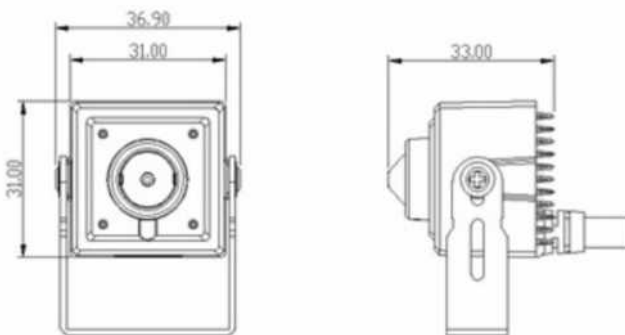

### A Variety of Installation Modes

- Supports 90°, 180° image rotation

## Dimensions

Units: mm